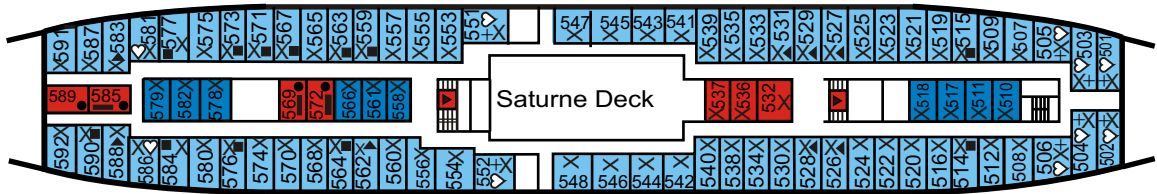

Princess Danae

- SHOWER
- X BATH TUB
- ▣ LIFT
- ♥ DOUBLE BED
- ◇ DOUBLE OR TWIN
- QUAD
- ▲ TRIPLE
- + SOFA BED
- SINGLE

- Cat1A: Inside, Two Low Beds
- Cat 1B: Inside, Two Low Beds
- Cat 2: Inside Superior, Two Low Beds
- Cat 3A: Outside, Two Low Beds
- Cat 3B: Outside, Two Low Beds
- Cat 4: Outside Superior, Two Low Beds
- Cat 5: Outside Premium, One Low Bed
- Cat JS: Junior Suite with TV, Frigo Bar and Bath Tub
- Cat S: Suite with TV, Frigo Bar and Bath Tub
- Cat SV: Veranda Suite with TV, Frigo Bar and Bath tub