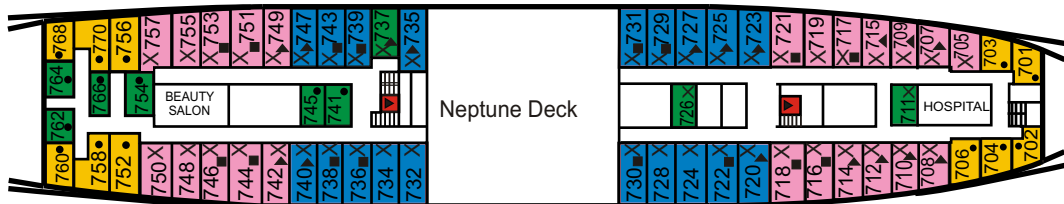

Princess Danae

- SHOWER
- X BATH TUB
- ▣ LIFT
- ♥ DOUBLE BED
- ◇ DOUBLE OR TWIN
- QUAD
- ▲ TRIPLE
- + SOFA BED
- SINGLE

- Cat1A: Inside, Two Low Beds
- Cat 1B: Inside, Two Low Beds
- Cat 2: Inside Superior, Two Low Beds
- Cat 3A: Outside, Two Low Beds
- Cat 3B: Outside, Two Low Beds
- Cat 4: Outside Superior, Two Low Beds
- Cat 5: Outside Premium, One Low Bed
- Cat JS: Junior Suite with TV, Frigo Bar and Bath Tub
- Cat S: Suite with TV, Frigo Bar and Bath Tub
- Cat SV: Veranda Suite with TV, Frigo Bar and Bath tub