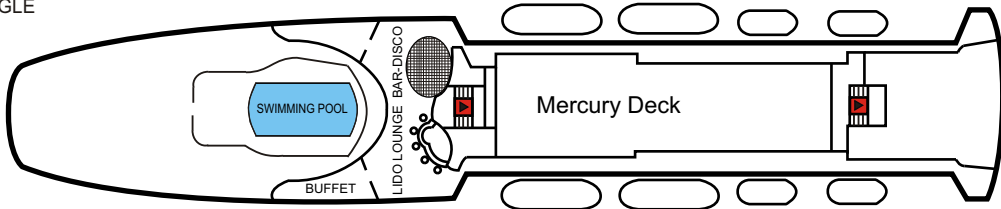

Princess Danae

- SHOWER
- X BATH TUB
- ▣ LIFT
- ♥ DOUBLE BED
- ◇ DOUBLE OR TWIN
- QUAD
- ▲ TRIPLE
- + SOFA BED
- SINGLE

- Cat1A: Inside, Two Low Beds
- Cat 1B: Inside, Two Low Beds
- Cat 2: Inside Superior, Two Low Beds
- Cat 3A: Outside, Two Low Beds
- Cat 3B: Outside, Two Low Beds
- Cat 4: Outside Superior, Two Low Beds
- Cat 5: Outside Premium, One Low Bed
- Cat JS: Junior Suite with TV, Frigo Bar and Bath Tub
- Cat S: Suite with TV, Frigo Bar and Bath Tub
- Cat SV: Veranda Suite with TV, Frigo Bar and Bath tub