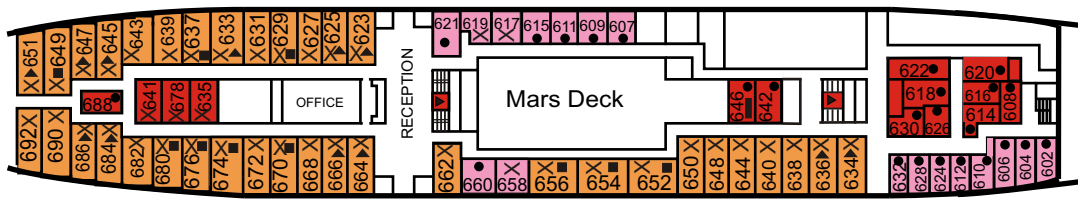

Princess Danae

- SHOWER
- X BATH TUB
- ▣ LIFT
- ♥ DOUBLE BED
- ◇ DOUBLE OR TWIN
- QUAD
- ▲ TRIPLE
- + SOFA BED
- SINGLE

- Cat1A: Inside, Two Low Beds
- Cat 1B: Inside, Two Low Beds
- Cat 2: Inside Superior, Two Low Beds
- Cat 3A: Outside, Two Low Beds
- Cat 3B: Outside, Two Low Beds
- Cat 4: Outside Superior, Two Low Beds
- Cat 5: Outside Premium, One Low Bed
- Cat JS: Junior Suite with TV, Frigo Bar and Bath Tub
- Cat S: Suite with TV, Frigo Bar and Bath Tub
- Cat SV: Veranda Suite with TV, Frigo Bar and Bath tub