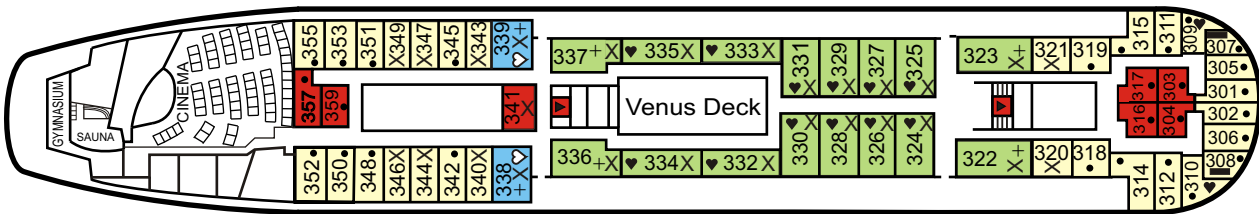

Princess Danae

- SHOWER
- X BATH TUB
- ▣ LIFT
- ♥ DOUBLE BED
- ◇ DOUBLE OR TWIN
- QUAD
- ▲ TRIPLE
- + SOFA BED
- SINGLE

- Cat1A: Inside, Two Low Beds
- Cat 1B: Inside, Two Low Beds
- Cat 2: Inside Superior, Two Low Beds
- Cat 3A: Outside, Two Low Beds
- Cat 3B: Outside, Two Low Beds
- Cat 4: Outside Superior, Two Low Beds
- Cat 5: Outside Premium, One Low Bed
- Cat JS: Junior Suite with TV, Frigo Bar and Bath Tub
- Cat S: Suite with TV, Frigo Bar and Bath Tub
- Cat SV: Veranda Suite with TV, Frigo Bar and Bath tub